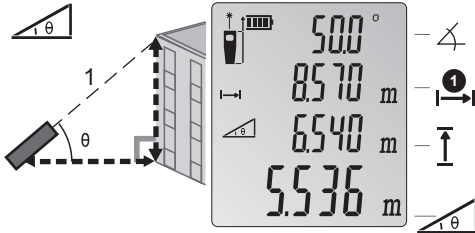

404E/406E

Laser Distance Meter

1x

2x

3x

4x

5x

6x

Clear OFF

Clear OFF

1x =

Clear OFF

2x =

Clear OFF

2sec

QRG