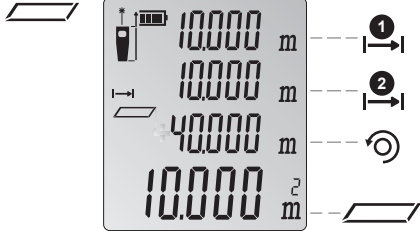

404E/406E

Laser Distance Meter

1x

2x

3x

4x

5x

6x

Clear OFF

Clear OFF

1x =

Clear OFF

2x =

Clear OFF

2sec

QRG