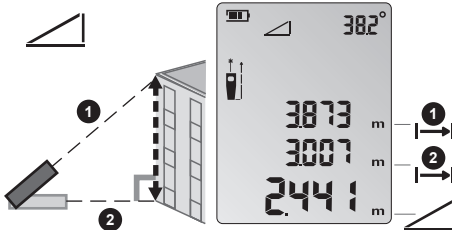

FLUKE®

405/408/410 Laser Distance Meter

1x

2x

3x

4x

5x

6x