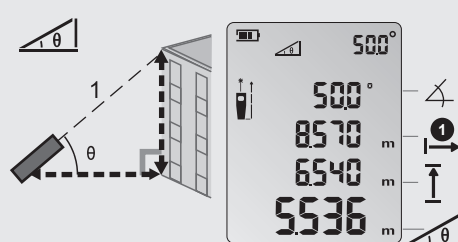

FLUKE®

405/408/410 Laser Distance Meter

1x

2x

3x

4x

5x

6x