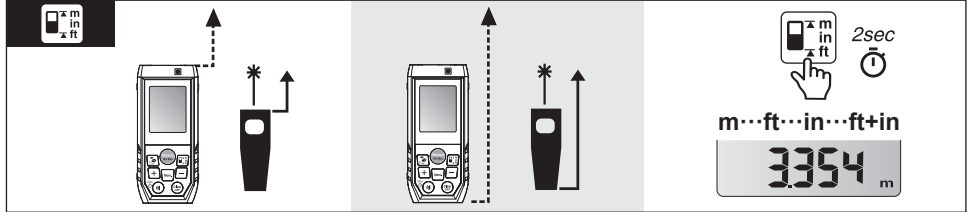

404E/406E

Laser Distance Meter

1x

2x

3x

4x

5x

6x

Clear OFF

Clear OFF

1x =

Clear OFF

2x =

Clear OFF

2sec

QRG