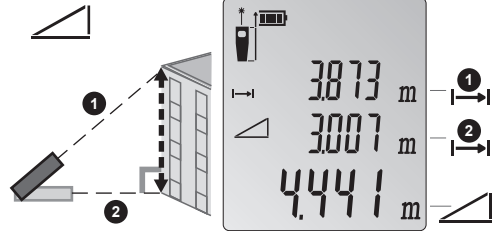

404E/406E

Laser Distance Meter

1x

2x

3x

4x

5x

6x

Clear OFF

Clear OFF

1x =

Clear OFF

2x =

Clear OFF

2sec

QRG