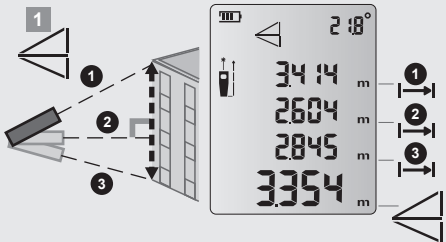

FLUKE®

405/408/410 Laser Distance Meter

1x

2x

3x

4x

5x

6x