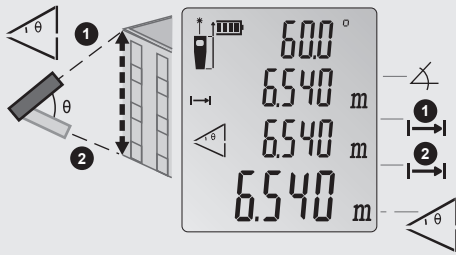

404E/406E

Laser Distance Meter

1x

2x

3x

4x

5x

6x

Clear OFF

Clear OFF

1x =

Clear OFF

2x =

Clear OFF

2sec

QRG