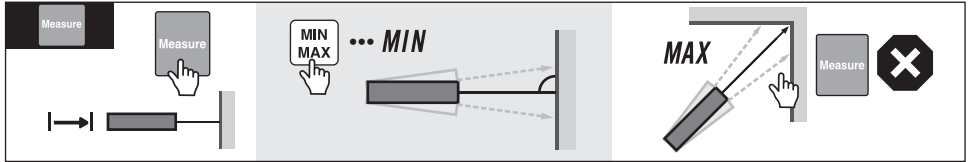

404E/406E

Laser Distance Meter

1x

2x

3x

4x

5x

6x

Clear OFF

Clear OFF

1x =

Clear OFF

2x =

Clear OFF

2sec

QRG