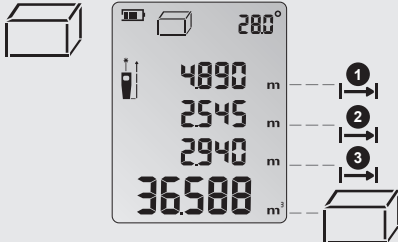

FLUKE®

405/408/410 Laser Distance Meter

1x

2x

3x

4x

5x

6x