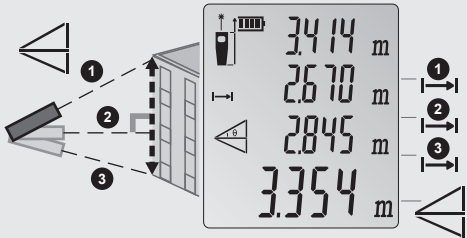

404E/406E

Laser Distance Meter

1x

2x

3x

4x

5x

6x

Clear OFF

Clear OFF

1x =

Clear OFF

2x =

Clear OFF

2sec

QRG