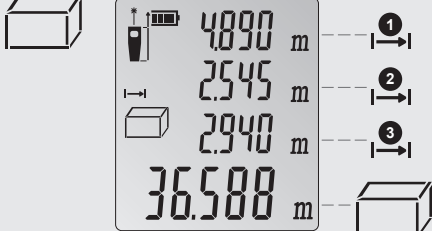

404E/406E

Laser Distance Meter

1x

2x

3x

4x

5x

6x

Clear OFF

Clear OFF

1x =

Clear OFF

2x =

Clear OFF

2sec

QRG