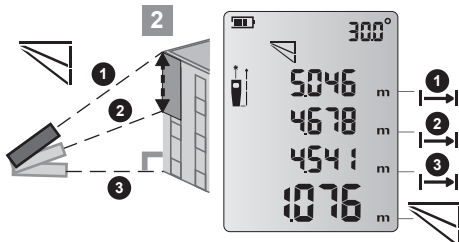

FLUKE®

405/408/410 Laser Distance Meter

1x

2x

3x

4x

5x

6x