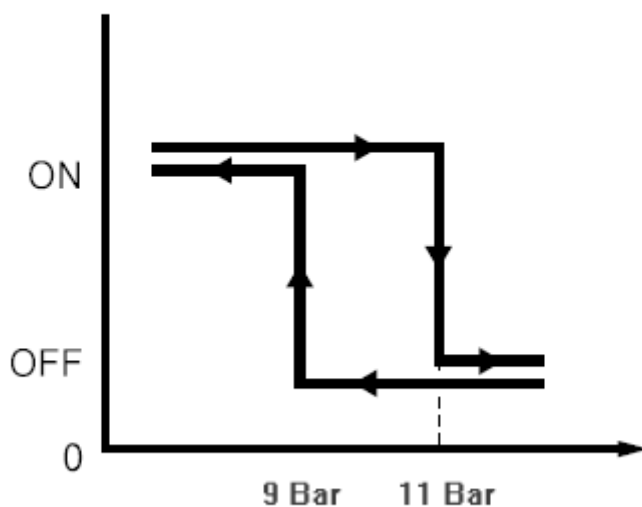


YK-0911-NC Pressure Switch

Features

- Pressure Ranges: 9 Bar (On) ~ 11 Bar (Off)
- Pressure Error : ± 1.0 Bar
- G 1/4 Type
- For Non-corrosive gas or air
- 12Vdc 2A, 250Vac 1A
- Bursting pressure : 5000PSI
- System medium temperature : $-50^{\circ}\text{C} \sim +120^{\circ}\text{C}$
- ambient temperature: $-30 \sim +80$ Deg C
- Low Cost for high volume application

Applications

- Air compressor, HVAC and pneumatic device etc.
- For Sport and fitness equipment
- HVAC and pneumatic device etc.

Operation

NC타입

Dimension (Unit:mm/Inch)